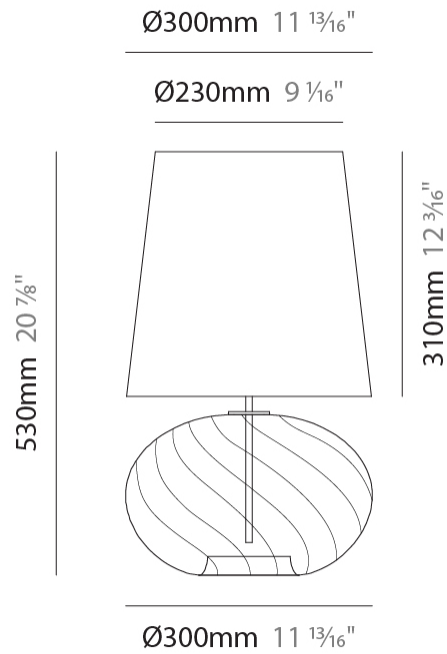

FIRENZE CIPOLLA PORTABLE

D144012-

base number   Finish
Options

PROJECT	_____
TYPE	_____
SPECIFIER	_____
QUANTITY	_____
DATE	_____

1. To build a product code in our configurator select the specify button on the base model # product page
2. To build a manual product code on this datasheet choose from the options listed below in blue font and add the suffix to the base model #

GENERAL

Series: Firenze Cipolla
Brand: Cangiini & Tucci
Division: Design
Mounting Type: Portable
Mounting Location: Table
Subcategory: Ambient

PHYSICAL

Shape: Sphere
Diameter (mm): 300
Diameter (in): 11 ¹³/₁₆"
Height (mm): 530
Height (in): 20 ⁷/₈"
Light Distribution: Omnidirectional
Weight (kg): 1.65
Weight (lbs): 3.64
Fixture Finish: [AMB](#) / [GRN](#) / [PNK](#) / [RUB](#) / [SKB](#) / [SMK](#) / [TOB](#) / [TRA](#)
Holder Finish: CHR
Fixture Material: Glass / Metal

ELECTRICAL

Number of Lamps: 1
Lamp Type: LED Retrofit
Bulb Included: Bulb Not Included
Max. Wattage Per Lamp (W): 7
Lamp Base: E26
Input Voltage (V): 120
Upon Request: 277Vac / GU24

LED

OPTICAL

RATINGS AND CERTIFICATIONS

Certified By: Certified for North American Standards
IP rating: IP20