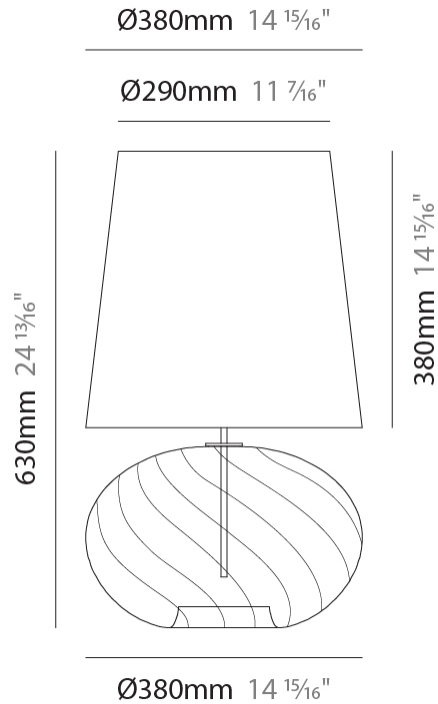

FIRENZE CIPOLLA PORTABLE

D144013-

base number Finish
Options

1. To build a product code in our configurator select the specify button on the base model # product page
2. To build a manual product code on this datasheet choose from the options listed below in blue font and add the suffix to the base model #

GENERAL

Series: Firenze Cipolla
Brand: Cangiini & Tucci
Division: Design
Mounting Type: Portable
Mounting Location: Table
Subcategory: Ambient

PHYSICAL

Shape: Sphere
Diameter (mm): 380
Diameter (in): 14 ¹⁵/₁₆"
Height (mm): 630
Height (in): 24 ¹³/₁₆"
Light Distribution: Omnidirectional
Weight (kg): 2.64
Weight (lbs): 5.82
Fixture Finish: [AMB](#) / [GRN](#) / [PNK](#) / [RUB](#) / [SKB](#) / [SMK](#) / [TOB](#) / [TRA](#)
Holder Finish: CHR
Fixture Material: Glass / Metal

ELECTRICAL

Number of Lamps: 1
Lamp Type: LED Retrofit
Bulb Included: Bulb Not Included
Max. Wattage Per Lamp (W): 7
Lamp Base: E26
Input Voltage (V): 120
Upon Request: 277Vac / GU24

LED

OPTICAL

RATINGS AND CERTIFICATIONS

Certified By: Certified for North American Standards
IP rating: IP20

PROJECT
TYPE
SPECIFIER
QUANTITY
DATE