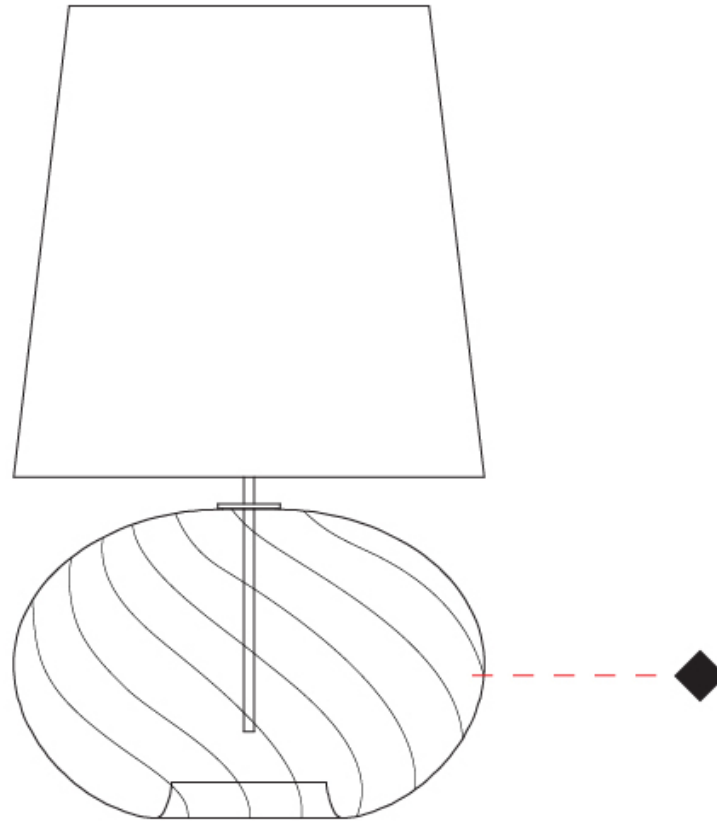

FIRENZE CIPOLLA PORTABLE

D144013-

PROJECT _____

TYPE _____

SPECIFIER _____

QUANTITY _____

DATE _____

D