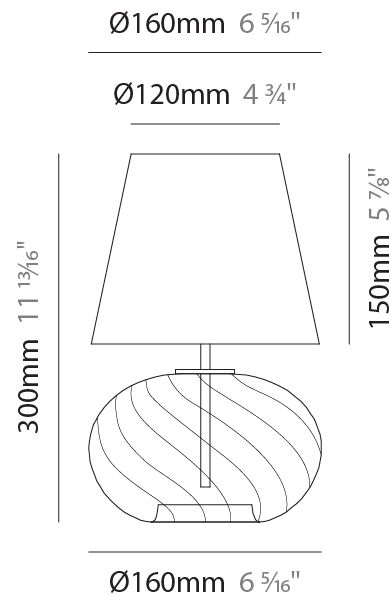

FIRENZE CIPOLLA PORTABLE

D144011-

base number   Finish
Options

1. To build a product code in our configurator select the specify button on the base model # product page
2. To build a manual product code on this datasheet choose from the options listed below in blue font and add the suffix to the base model #

GENERAL

Series: Firenze Cipolla
Brand: Cangiini & Tucci
Division: Design
Mounting Type: Portable
Mounting Location: Table
Subcategory: Ambient

PHYSICAL

Shape: Sphere
Diameter (mm): 160
Diameter (in): 6 ⁵/₁₆
Height (mm): 300
Height (in): 11 ¹³/₁₆
Light Distribution: Omnidirectional
Weight (kg): 0.52
Weight (lbs): 1.15
Fixture Finish: [AMB](#) / [GRN](#) / [PNK](#) / [RUB](#) / [SKB](#) / [SMK](#) / [TOB](#) / [TRA](#)
Holder Finish: CHR
Fixture Material: Glass / Metal

ELECTRICAL

Number of Lamps: 1
Lamp Type: LED Retrofit
Bulb Included: Bulb Not Included
Max. Wattage Per Lamp (W): 4
Lamp Base: E12
Input Voltage (V): 120

LED

OPTICAL

RATINGS AND CERTIFICATIONS

Certified By: Certified for North American Standards
IP rating: IP20