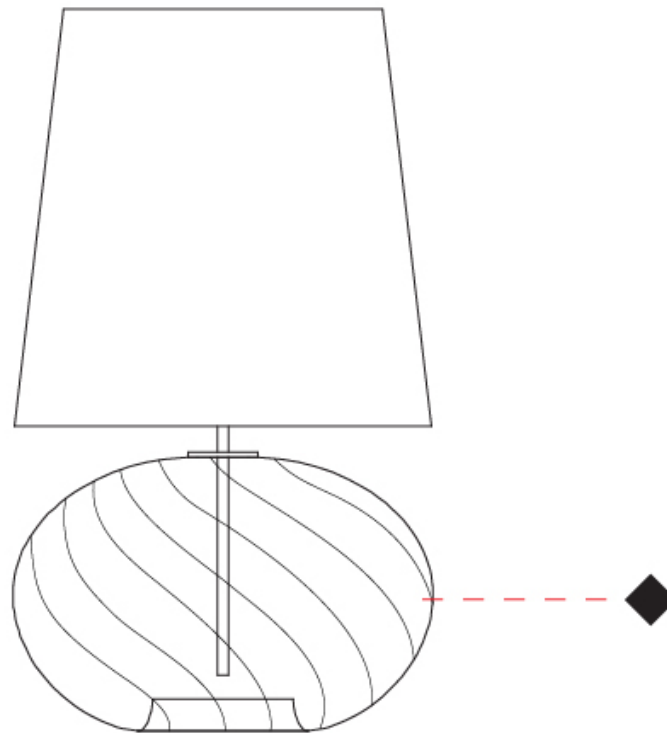

FIRENZE CIPOLLA PORTABLE

D144012-

PROJECT	_____
TYPE	_____
SPECIFIER	_____
QUANTITY	_____
DATE	_____

D